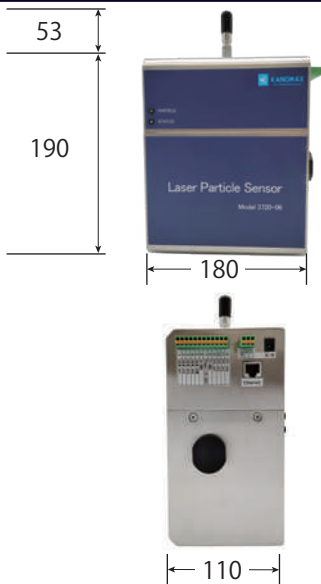

PRODUCT SPECIFICATION

Product Name	Remote Particle Sensor
Model	3720-06
Particle Sizes	①0.5 and 5.0 μm (*standard setting) ②Selectable 2 or 4 CH from 6 particle sizes (0.5, 0.7, 1.0, 3.0, 5.0, 10.0 μm) (*selectable setting)
Flow Rate	28.3 L/min (1 CFM)
Optical Source	Laser Diode
Counting Efficiency	Compliant with ISO21501-4, JIS B 9921
Concentration Limit	1,000,000CNT/f t³
Pump	Built-in Pump
Communication	Ethernet, RS485, Analog Output (4-20mA)
Interface	Modbus (TCP/IP), Modbus (RTU)
Data Storage	Max. 5,000 data
Power Supply	①DC Power Supply: DC15 to 28V 2.0A, ②AC Adapter: AC100 to 240V (50/60Hz) DC24V 2.1A ③PoE Switch Power Supply 802.3bt (PoE++)
Operational Environment	10 to 30°C, 20 to 85%RH (*no condensation)
Storage Environment	10 to 50°C, 95%RH or less (*no condensation)
Dimension & Weight	180W x 110D x 190H mm / Approx. 3.4kg
Standard Accessories	Instruction Manual, AC Adapter, Zero Filter
Optional Accessories	USB-RS485 converter, RS232C-RS485 converter, Isokinetic probe, Pump unit, IP65 protective case

外觀寸法図 (単位：mm)

KANOMAX JAPAN, INC.

2-1, Shimizu, Suita-shi Osaka, 565-0805
TEL : 81-6-6877-0183
FAX : 81-6-6877-5570
E-mail : sales@kanomax.co.jp
URL : www.kanomax.co.jp
www.kanomax-usa.com