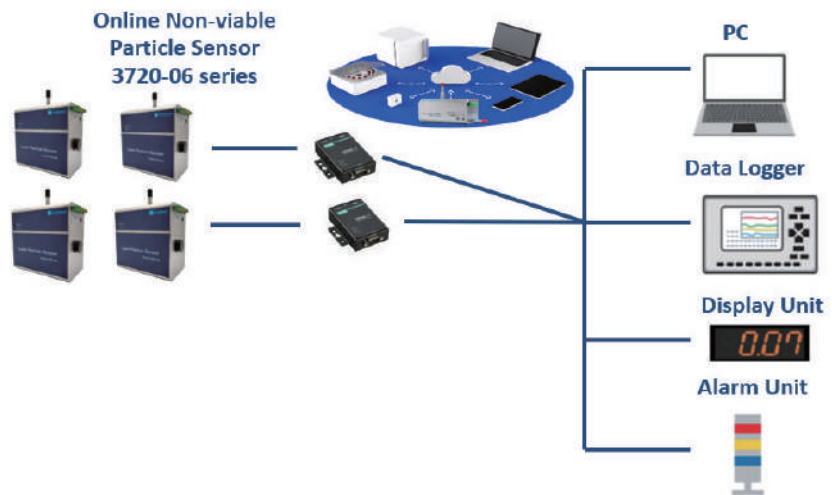

PRODUCT SPECIFICATION

Product Name	Remote Particle Sensor
Model	3720-06
Particle Sizes	①0.5 and 5.0 μm (*standard setting) ②Selectable 2 or 4 CH from 6 particle sizes (0.5, 0.7, 1.0, 3.0, 5.0, 10.0 μm) (*selectable setting)
Flow Rate	28.3 L/min (1 CFM)
Optical Source	Laser Diode
Counting Efficiency	Compliant with ISO21501-4, JIS B 9921
Concentration Limit	1,000,000CNT/f t³
Pump	Built-in Pump
Communication	Ethernet, RS485, Analog Output (4-20mA)
Interface	Modbus (TCP/IP), Modbus (RTU)
Data Storage	Max. 5,000 data
Power Supply	①DC Power Supply: DC15 to 28V 2.0A, ②AC Adapter: AC100 to 240V (50/60Hz) DC24V 2.1A ③PoE Switch Power Supply 802.3bt (PoE++)
Operational Environment	10 to 30°C, 20 to 85%RH (*no condensation)
Storage Environment	10 to 50°C, 95%RH or less (*no condensation)
Dimension & Weight	180W x 110D x 190H mm / Approx. 3.4kg
Standard Accessories	Instruction Manual, AC Adapter, Zero Filter
Optional Accessories	USB-RS485 converter, RS232C-RS485 converter, Isokinetic probe, Pump unit, IP65 protective case

外觀寸法図 (単位：mm)

KANOMAX JAPAN, INC.

2-1, Shimizu, Suita-shi Osaka, 565-0805
TEL : 81-6-6877-0183
FAX : 81-6-6877-5570
E-mail : sales@kanomax.co.jp
URL : www.kanomax.co.jp
www.kanomax-usa.com